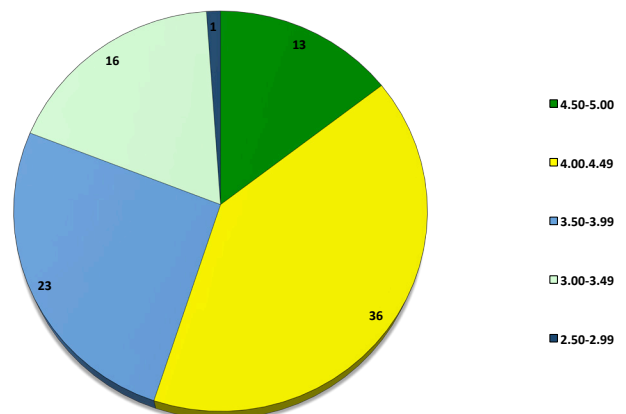

GRADUATION REQUIREMENTS La Reina offers a comprehensive, college preparatory program with graduation requirements that reflect the standards for admission to the University of California. Students earn five credits for each semester of study. The required number of credits in each department are given below:

English	40	Mathematics	30	Speech	5
Religion	40	Science	30	Academic Computer Skills	5
Electives	30	Visual and Performing Arts	10	Physical Education	10
Social Studies	30	World Languages	20		

HONORS DIPLOMA REQUIREMENTS In addition to completing the required courses for graduation, students must have a minimum 3.75 unweighted GPA and take at least twelve Honors and AP courses at La Reina. Only courses at La Reina are considered for an honors diploma. Transfer students' high school courses will be considered for the honors diploma on an individual basis.

GRADING SYSTEM La Reina's grade point average is weighted for honors and AP courses. Students are not ranked.

Grade	Grade-Points	Weighted Grade
A	4.0	5.0
B	3.0	4.0
C	2.0	3.0
D	1.0	2.0
F	0.0	-----