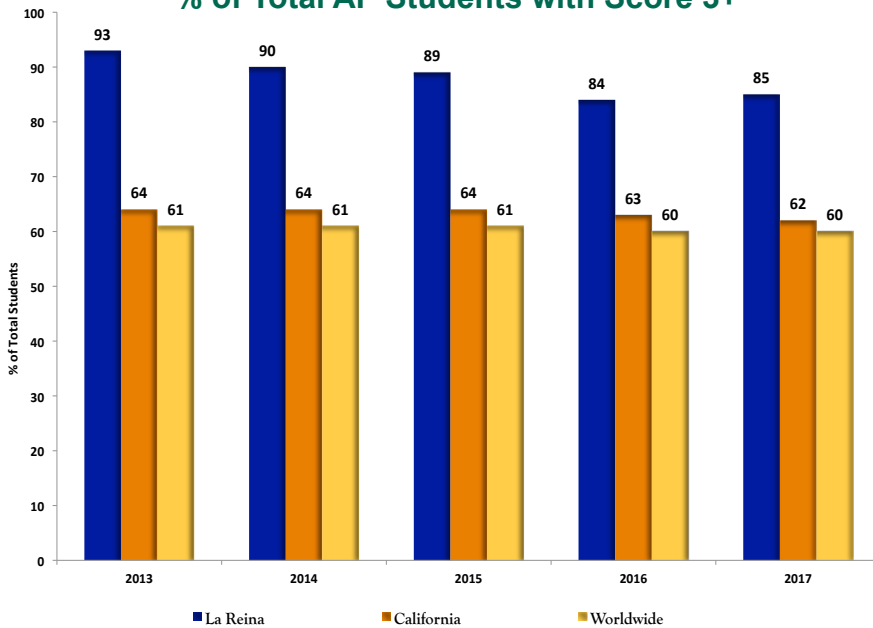

AP Five-Year School Score Summary 2013 - 2017

% of Total AP Students with Score 3+

SCHOLASTIC APTITUDE TEST MEAN SCORES FOR THE CLASS OF 2018

ERW	La Reina High School	646
	National	539
MATH	La Reina High School	623
	National	535

College Board Honors

- 89 students are in the Class of 2018.
- La Reina offers 18 AP courses and 10 Honors courses.
- All La Reina students enrolled in AP courses are required to take the test.
- In 2017, 73% of students in grades 10 through 12 took AP tests.
- 85% passed one or more APs.
- 87% earned a score of 4 or 5.
- La Reina has 31 AP scholars, 27 AP Scholars with Honor, 35 AP Scholars with Distinction, and 5 National AP Scholars.
- One student in the Class of 2017 received a scholarship through the National Merit Scholarship program.
- One student in the Class of 2018 is a National Merit Semifinalist.
- La Reina students' mean SAT score is 195 points above the national average.

COLLEGE ACCEPTANCES CLASS OF 2017

Academy of Art University
Adelphi University
Albion College
American University
Arizona State University
Art Center College of Design
Auburn University
Augustana College
Azusa Pacific University
Babson College
Baldwin Wallace University
Ball State University
Bard College
Baylor University
Belmont University
Beloit College
Biola University
Boise State University
Boston College
Boston University
Brandeis University
Bryn Mawr College
Butler University
California Baptist University
California Lutheran University
California Polytechnic State University, San Luis Obispo
California State University, Channel Islands
California State University, Chico
California State University, Fullerton
California State University, Long Beach
California State University, Monterey Bay
California State University, Northridge
California State University, Sacramento
California State University, San Marcos
Central Washington University
Chapman University
College of Charleston
College of the Holy Cross
College of William and Mary
Colorado State University
Concordia University - Irvine
Concordia University - Portland